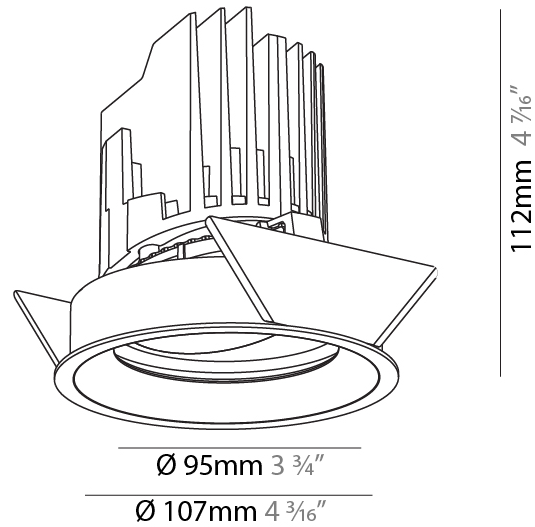

GENERAL

Series: Bioniq
Subseries: Bioniq Round Adjustable
Brand: Prolicht
Division: Architectural
Mounting Type: Recessed
Mounting Location: Ceiling
Subcategory: Downlight

PHYSICAL

Shape: Round
Diameter (mm): 107
Diameter (in): 4 3/16
Height (mm): 112
Height (in): 4 7/16
Min. Recessing Depth (mm): 130
Min. Recessing Depth (in): 5 1/8
Light Distribution: Adjustable / Downlight
Weight (kg): 0.46
Weight (lbs): 1.01
[Fixture Finish: SSR / BKV / CWI / CRY / HAB / UFT / ITA / RUA / FTG / MYG / LOD / PUS / FRO / FUP / KIA / POP / BLS / SPG / MEY / GOH / GUM / CHC / COM / ABZ / JAG / OBR / MOS / ROR](#)
Fixture Material: Aluminum Die Cast
Cut-out Measurements: 98mm / 3 7/8"

ELECTRICAL

Lamp Type: LED (Zhaga Standard)
Input Wattage (W): 16.5
Total Output Wattage (W): 14.7
Dimming: Dali Dimming
Driver Included: No
Driver Location: Recessed Housing
Driver Type: Constant Current - 120Vac
Driver Class: Class 2
Input Voltage (V): 120
Constant Current (MA): 350

LED

Number of LEDs: 1
Color Temperature (°K): Warm Dim
Max. Delivered Lumen (lm): 760
Nominal Lumen (lm): 1140
CRI: >90 CRI

OPTICAL

[Reflector°: 20 / 40 / 60](#)
Adjustability: Rotational 355°; Tilt 30°

RATINGS AND CERTIFICATIONS

Certified By: Certified for North American Standards
IP rating: IP20