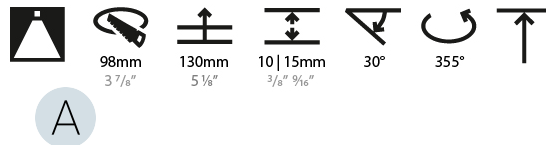

GENERAL

Series: Bioniq
Subseries: Bioniq Round Adjustable
Brand: Prolicht
Division: Architectural
Mounting Type: Recessed
Mounting Location: Ceiling
Subcategory: Downlight

PHYSICAL

Shape: Round
Diameter (mm): 107
Diameter (in): 4 3/16
Height (mm): 112
Height (in): 4 7/16
Min. Recessing Depth (mm): 130
Min. Recessing Depth (in): 5 1/8
Light Distribution: Adjustable / Downlight
Weight (kg): 0.46
Weight (lbs): 1.01
[Fixture Finish: SSR / BKV / CWI / CRY / HAB / UFT / ITA / RUA / FTG / MYG / LOD / PUS / FRO / FUP / KIA / POP / BLS / SPG / MEY / GOH / GUM / CHC / COM / ABZ / JAG / OBR / MOS / ROR](#)
Fixture Material: Aluminum Die Cast
Cut-out Measurements: 98mm / 3 7/8"

ELECTRICAL

Lamp Type: LED (Zhaga Standard)
Input Wattage (W): 16.5
Total Output Wattage (W): 14.7
Dimming: Dali Dimming
Driver Included: No
Driver Location: Recessed Housing
Driver Type: Constant Current - 120Vac
Driver Class: Class 2
Input Voltage (V): 120
Constant Current (MA): 350

LED

Number of LEDs: 1
Color Temperature (°K): Warm Dim
Max. Delivered Lumen (lm): 760
Nominal Lumen (lm): 1140
CRI: >90 CRI

OPTICAL

[Reflector°: 20 / 40 / 60](#)
Adjustability: Rotational 355°; Tilt 30°

RATINGS AND CERTIFICATIONS

Certified By: Certified for North American Standards
IP rating: IP20